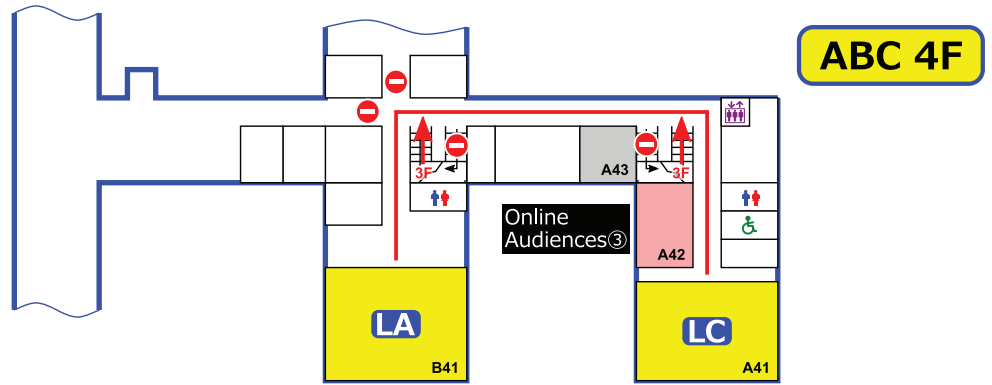

# SCEJ 52nd Autumn Meeting Access Map

At JR **Okayama Station West Exit** Bus Terminal **No. 22**, take Okaden Bus for "**47 Okayama rika daigaku**" and get off at "**Okadai nishimon**" (7 min, JPY 200).

# SCEJ 52nd Autumn Meeting Hall Map (Ver. Sep. 8)

## Updates on Sep. 8.

- Hall LB is moved to A37 (the same room of Hall LE).
- All sessions on Hall LD are changed to online sessions.
- "Online Audiences④" is cancelled.

## D 1F

- **No Access beyond** **sign.**
- **No Smoking in the Campus.**
- Visit Registration at first. If you want to use Wi-Fi, visit Cloakroom and ask.
- Speakers, chairs, and audiences of streaming live session: Visit Halls LA-LG.
- Speakers and chairs of Online Oral sessions (VA-VT): Visit "Online Oral Speakers/Chairs ①②".
- Audiences of Online Oral sessions (VA-VT): Visit "Online Audiences ①②③".
- Speakers of Poster sessions (PA,PB): Visit "Poster Speakers ①②".
- Audiences of Poster sessions (PA,PB): Visit "Online Audiences ①②③".
- Please refrain from personal talking at "Online Oral Speakers/Chairs ①②" including lunch time.
- Technical assistance is available at "Online Oral Speakers/Chairs ①" and "Poster Speakers ①".