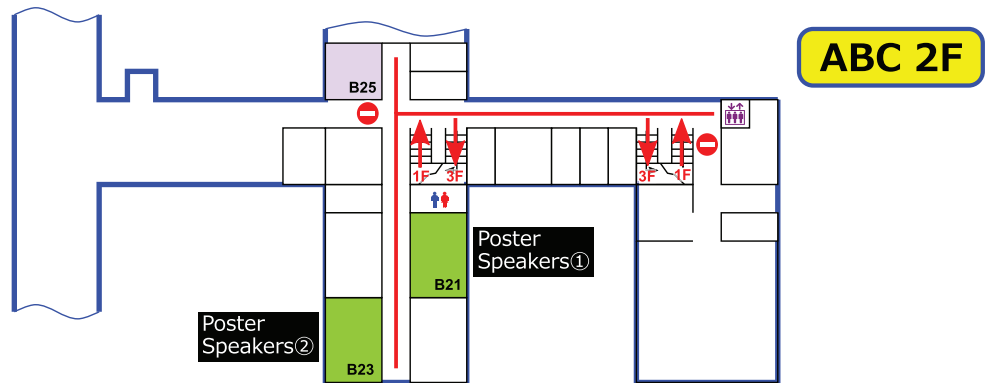

# SCEJ 52nd Autumn Meeting Access Map

At JR **Okayama Station West Exit** Bus Terminal **No. 22**, take Okaden Bus for "**47 Okayama rika daigaku**" and get off at "**Okadai nishimon**" (7 min, JPY 200).

# SCEJ 52nd Autumn Meeting Hall Map (Ver. Sep. 8)

## Updates on Sep. 8.

- Hall LB is moved to A37 (the same room of Hall LE).
- All sessions on Hall LD are changed to online sessions.
- "Online Audiences④" is cancelled.

## D 1F

- **No Access beyond** **sign.**
- **No Smoking in the Campus.**
- Visit Registration at first. If you want to use Wi-Fi, visit Cloakroom and ask.
- Speakers, chairs, and audiences of streaming live session: Visit Halls LA-LG.
- Speakers and chairs of Online Oral sessions (VA-VT): Visit "Online Oral Speakers/Chairs ①②".
- Audiences of Online Oral sessions (VA-VT): Visit "Online Audiences ①②③".
- Speakers of Poster sessions (PA,PB): Visit "Poster Speakers ①②".
- Audiences of Poster sessions (PA,PB): Visit "Online Audiences ①②③".
- Please refrain from personal talking at "Online Oral Speakers/Chairs ①②" including lunch time.
- Technical assistance is available at "Online Oral Speakers/Chairs ①" and "Poster Speakers ①".