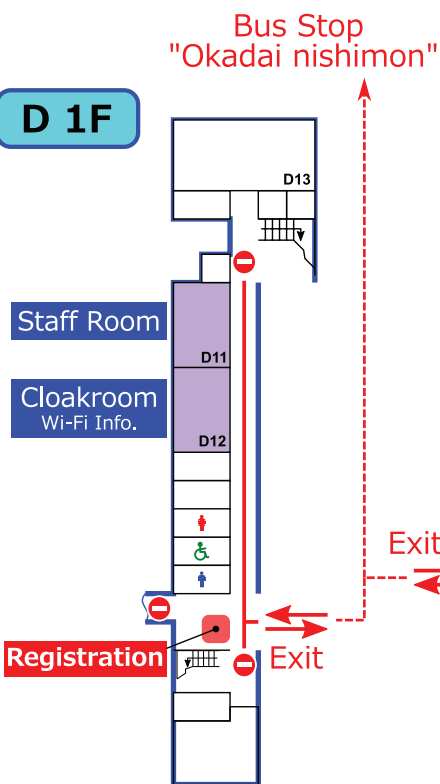

# SCEJ 52nd Autumn Meeting Hall Map (Ver. Sep. 8)

## Updates on Sep. 8.

- Hall LB is moved to A37 (the same room of Hall LE).
- All sessions on Hall LD are changed to online sessions.
- "Online Audiences④" is cancelled.

## D 1F

- **No Access beyond** **sign.**
- **No Smoking in the Campus.**
- Visit Registration at first. If you want to use Wi-Fi, visit Cloakroom and ask.
- Speakers, chairs, and audiences of streaming live session: Visit Halls LA-LG.
- Speakers and chairs of Online Oral sessions (VA-VT): Visit "Online Oral Speakers/Chairs ①②".
- Audiences of Online Oral sessions (VA-VT): Visit "Online Audiences ①②③".
- Speakers of Poster sessions (PA,PB): Visit "Poster Speakers ①②".
- Audiences of Poster sessions (PA,PB): Visit "Online Audiences ①②③".
- Please refrain from personal talking at "Online Oral Speakers/Chairs ①②" including lunch time.
- Technical assistance is available at "Online Oral Speakers/Chairs ①" and "Poster Speakers ①".