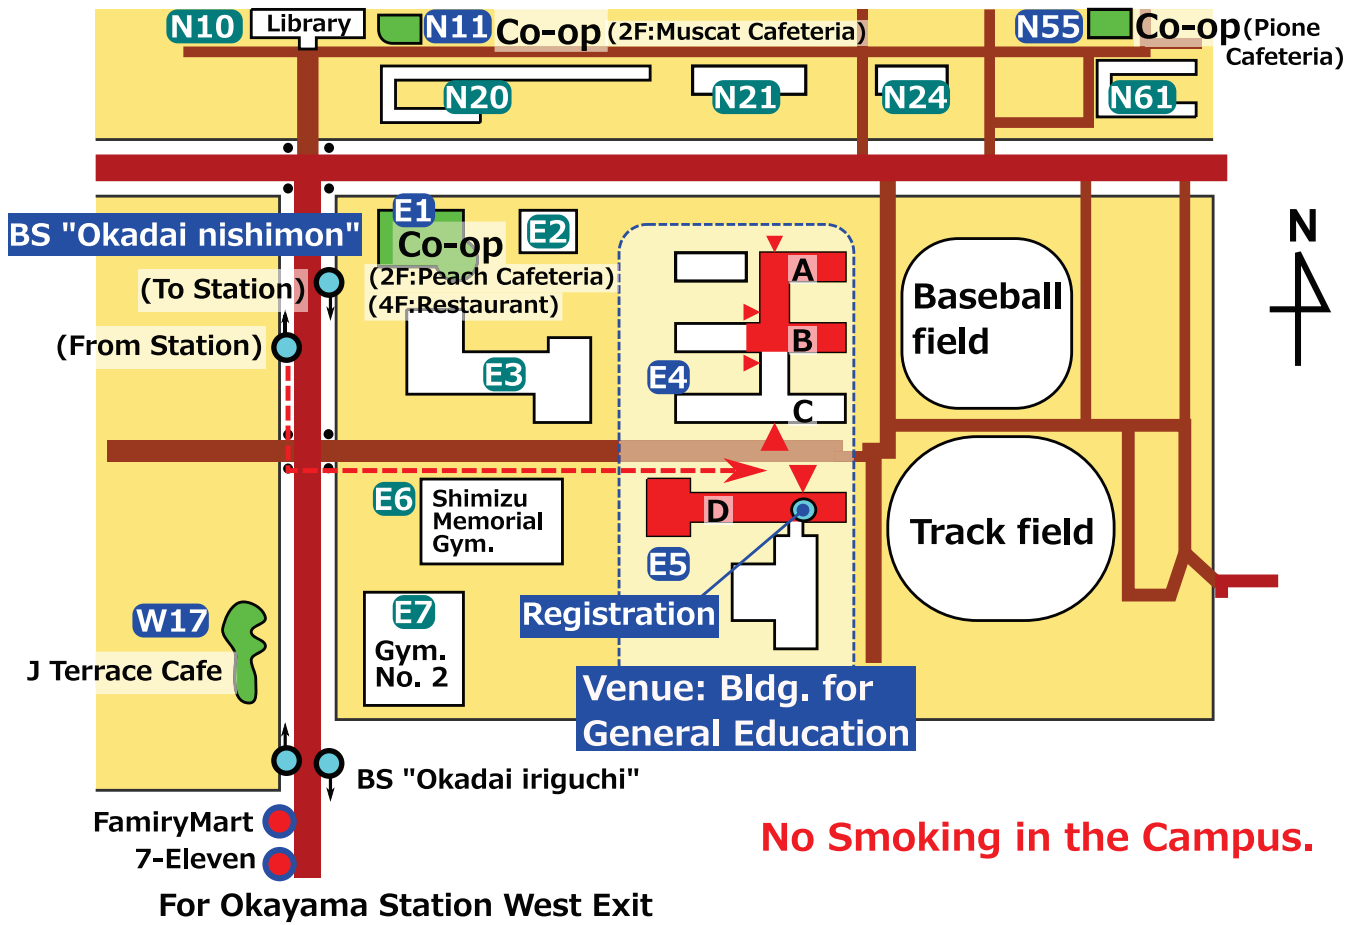

# SCEJ 52nd Autumn Meeting Access Map

At JR **Okayama Station West Exit** Bus Terminal **No. 22**, take Okaden Bus for "**47 Okayama rika daigaku**" and get off at "**Okadai nishimon**" (7 min, JPY 200).

# SCEJ 52nd Autumn Meeting Hall Map (Ver. Sep. 8)

## Updates on Sep. 8.

- Hall LB is moved to A37 (the same room of Hall LE).
- All sessions on Hall LD are changed to online sessions.
- "Online Audiences④" is cancelled.

## D 1F

- **No Access beyond** **sign.**
- **No Smoking in the Campus.**
- Visit Registration at first. If you want to use Wi-Fi, visit Cloakroom and ask.
- Speakers, chairs, and audiences of streaming live session: Visit Halls LA-LG.
- Speakers and chairs of Online Oral sessions (VA-VT): Visit "Online Oral Speakers/Chairs ①②".
- Audiences of Online Oral sessions (VA-VT): Visit "Online Audiences ①②③".
- Speakers of Poster sessions (PA,PB): Visit "Poster Speakers ①②".
- Audiences of Poster sessions (PA,PB): Visit "Online Audiences ①②③".
- Please refrain from personal talking at "Online Oral Speakers/Chairs ①②" including lunch time.
- Technical assistance is available at "Online Oral Speakers/Chairs ①" and "Poster Speakers ①".