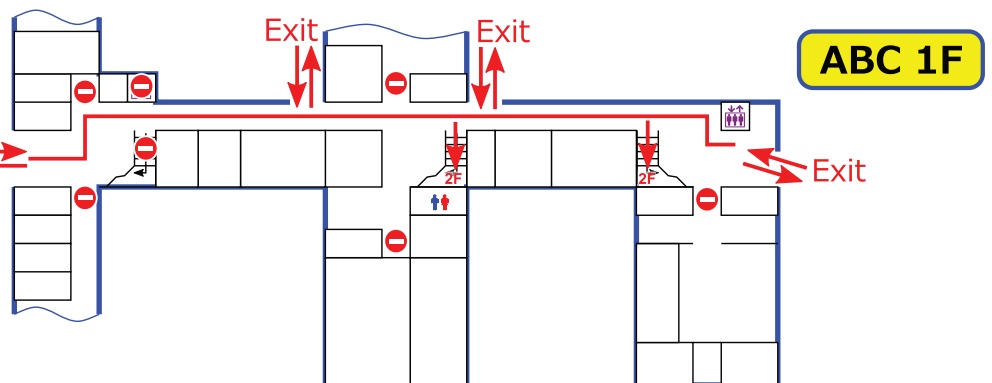

# SCEJ 52nd Autumn Meeting Hall Map (Ver. Sep. 8)

## Updates on Sep. 8.

- Hall LB is moved to A37 (the same room of Hall LE).
- All sessions on Hall LD are changed to online sessions.
- "Online Audiences④" is cancelled.

## D 1F

- **No Access beyond** **sign.**
- **No Smoking in the Campus.**
- Visit Registration at first. If you want to use Wi-Fi, visit Cloakroom and ask.
- Speakers, chairs, and audiences of streaming live session: Visit Halls LA-LG.
- Speakers and chairs of Online Oral sessions (VA-VT): Visit "Online Oral Speakers/Chairs ①②".
- Audiences of Online Oral sessions (VA-VT): Visit "Online Audiences ①②③".
- Speakers of Poster sessions (PA,PB): Visit "Poster Speakers ①②".
- Audiences of Poster sessions (PA,PB): Visit "Online Audiences ①②③".
- Please refrain from personal talking at "Online Oral Speakers/Chairs ①②" including lunch time.
- Technical assistance is available at "Online Oral Speakers/Chairs ①" and "Poster Speakers ①".