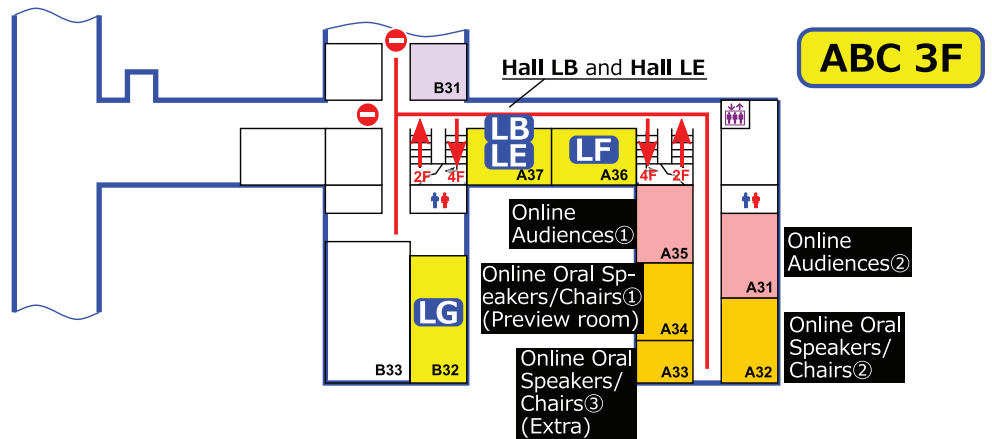

# SCEJ 52nd Autumn Meeting Access Map

At JR **Okayama Station West Exit** Bus Terminal **No. 22**, take Okaden Bus for "**47 Okayama rika daigaku**" and get off at "**Okadai nishimon**" (7 min, JPY 200).

# SCEJ 52nd Autumn Meeting Hall Map (Ver. Sep. 8)

## Updates on Sep. 8.

- Hall LB is moved to A37 (the same room of Hall LE).
- All sessions on Hall LD are changed to online sessions.
- "Online Audiences④" is cancelled.

## D 1F

- **No Access beyond** **sign.**
- **No Smoking in the Campus.**
- Visit Registration at first. If you want to use Wi-Fi, visit Cloakroom and ask.
- Speakers, chairs, and audiences of streaming live session: Visit Halls LA-LG.
- Speakers and chairs of Online Oral sessions (VA-VT): Visit "Online Oral Speakers/Chairs ①②".
- Audiences of Online Oral sessions (VA-VT): Visit "Online Audiences ①②③".
- Speakers of Poster sessions (PA,PB): Visit "Poster Speakers ①②".
- Audiences of Poster sessions (PA,PB): Visit "Online Audiences ①②③".
- Please refrain from personal talking at "Online Oral Speakers/Chairs ①②" including lunch time.
- Technical assistance is available at "Online Oral Speakers/Chairs ①" and "Poster Speakers ①".