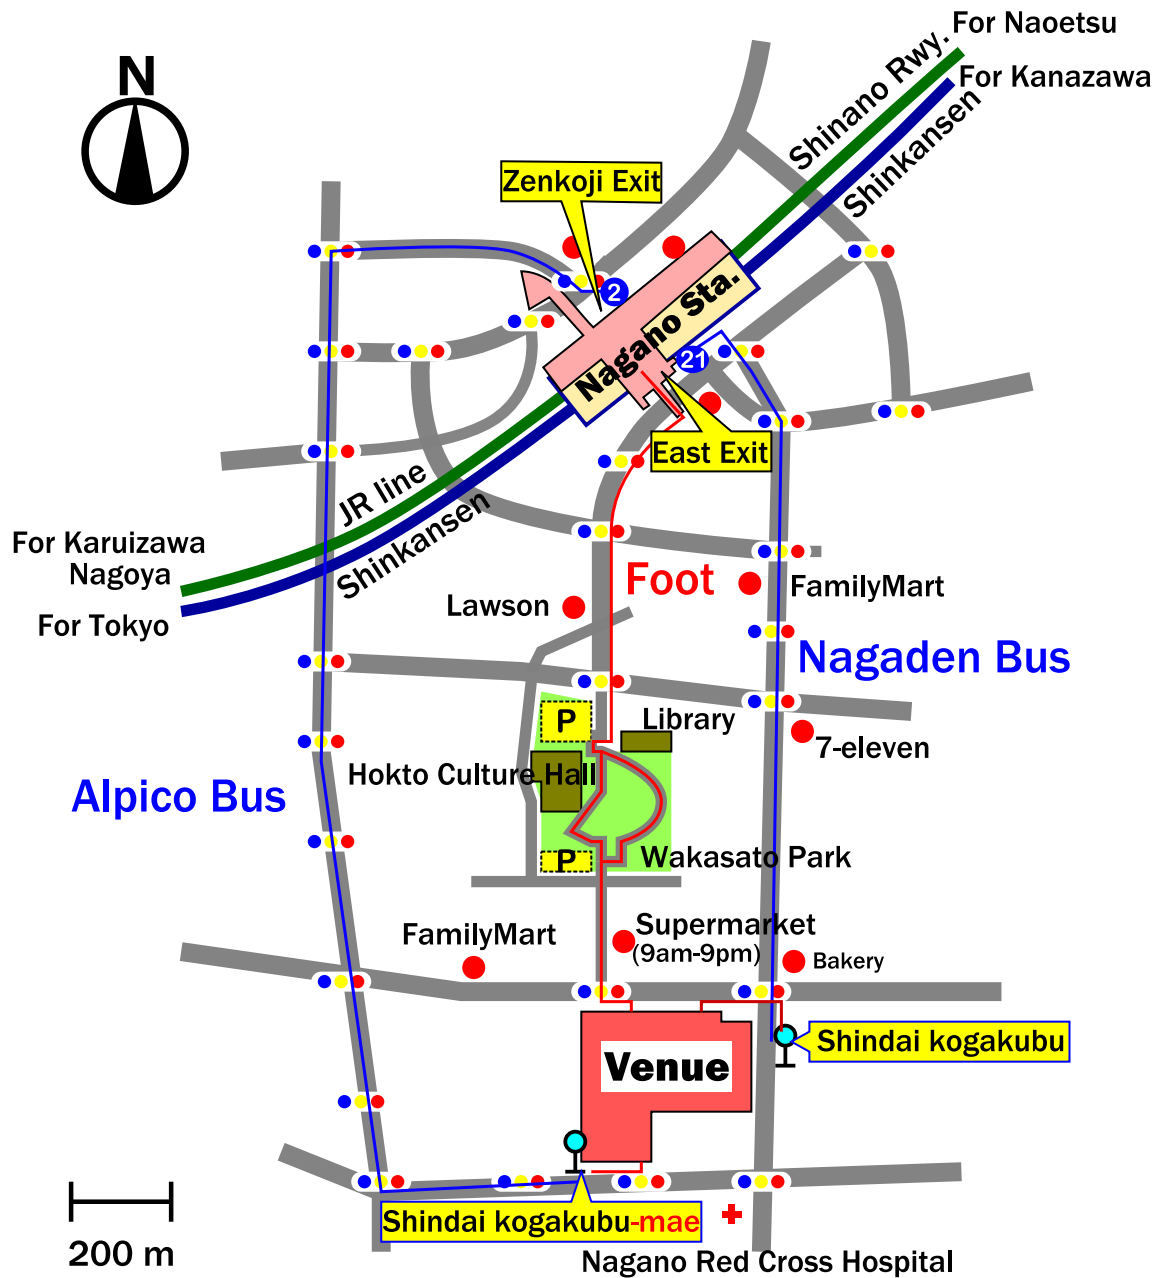

2022.9.14(13)-16 SCEJ 53rd Autumn Meeting Shinshu Univ. Nagano (Engineering) Campus Access Map

Nagaden Bus: From Bus stop No. 21 at EAST exit of Nagano Station.

Get off at "Shindai kogakubu" (about 5 min) and walk about 2 min.

Alpico Bus: From Bus stop No. 2 at ZENKOJI exit of Nagano Station.

Get off at "Shindai kogakubu-mae" (about 8 min) and walk about 5 min.

Taxi: Please make sure to mention "Kougakubu" of Shinshu University.

About 5 min from Nagano station.

on Foot: About 20 minutes from East exit of Nagano Station.