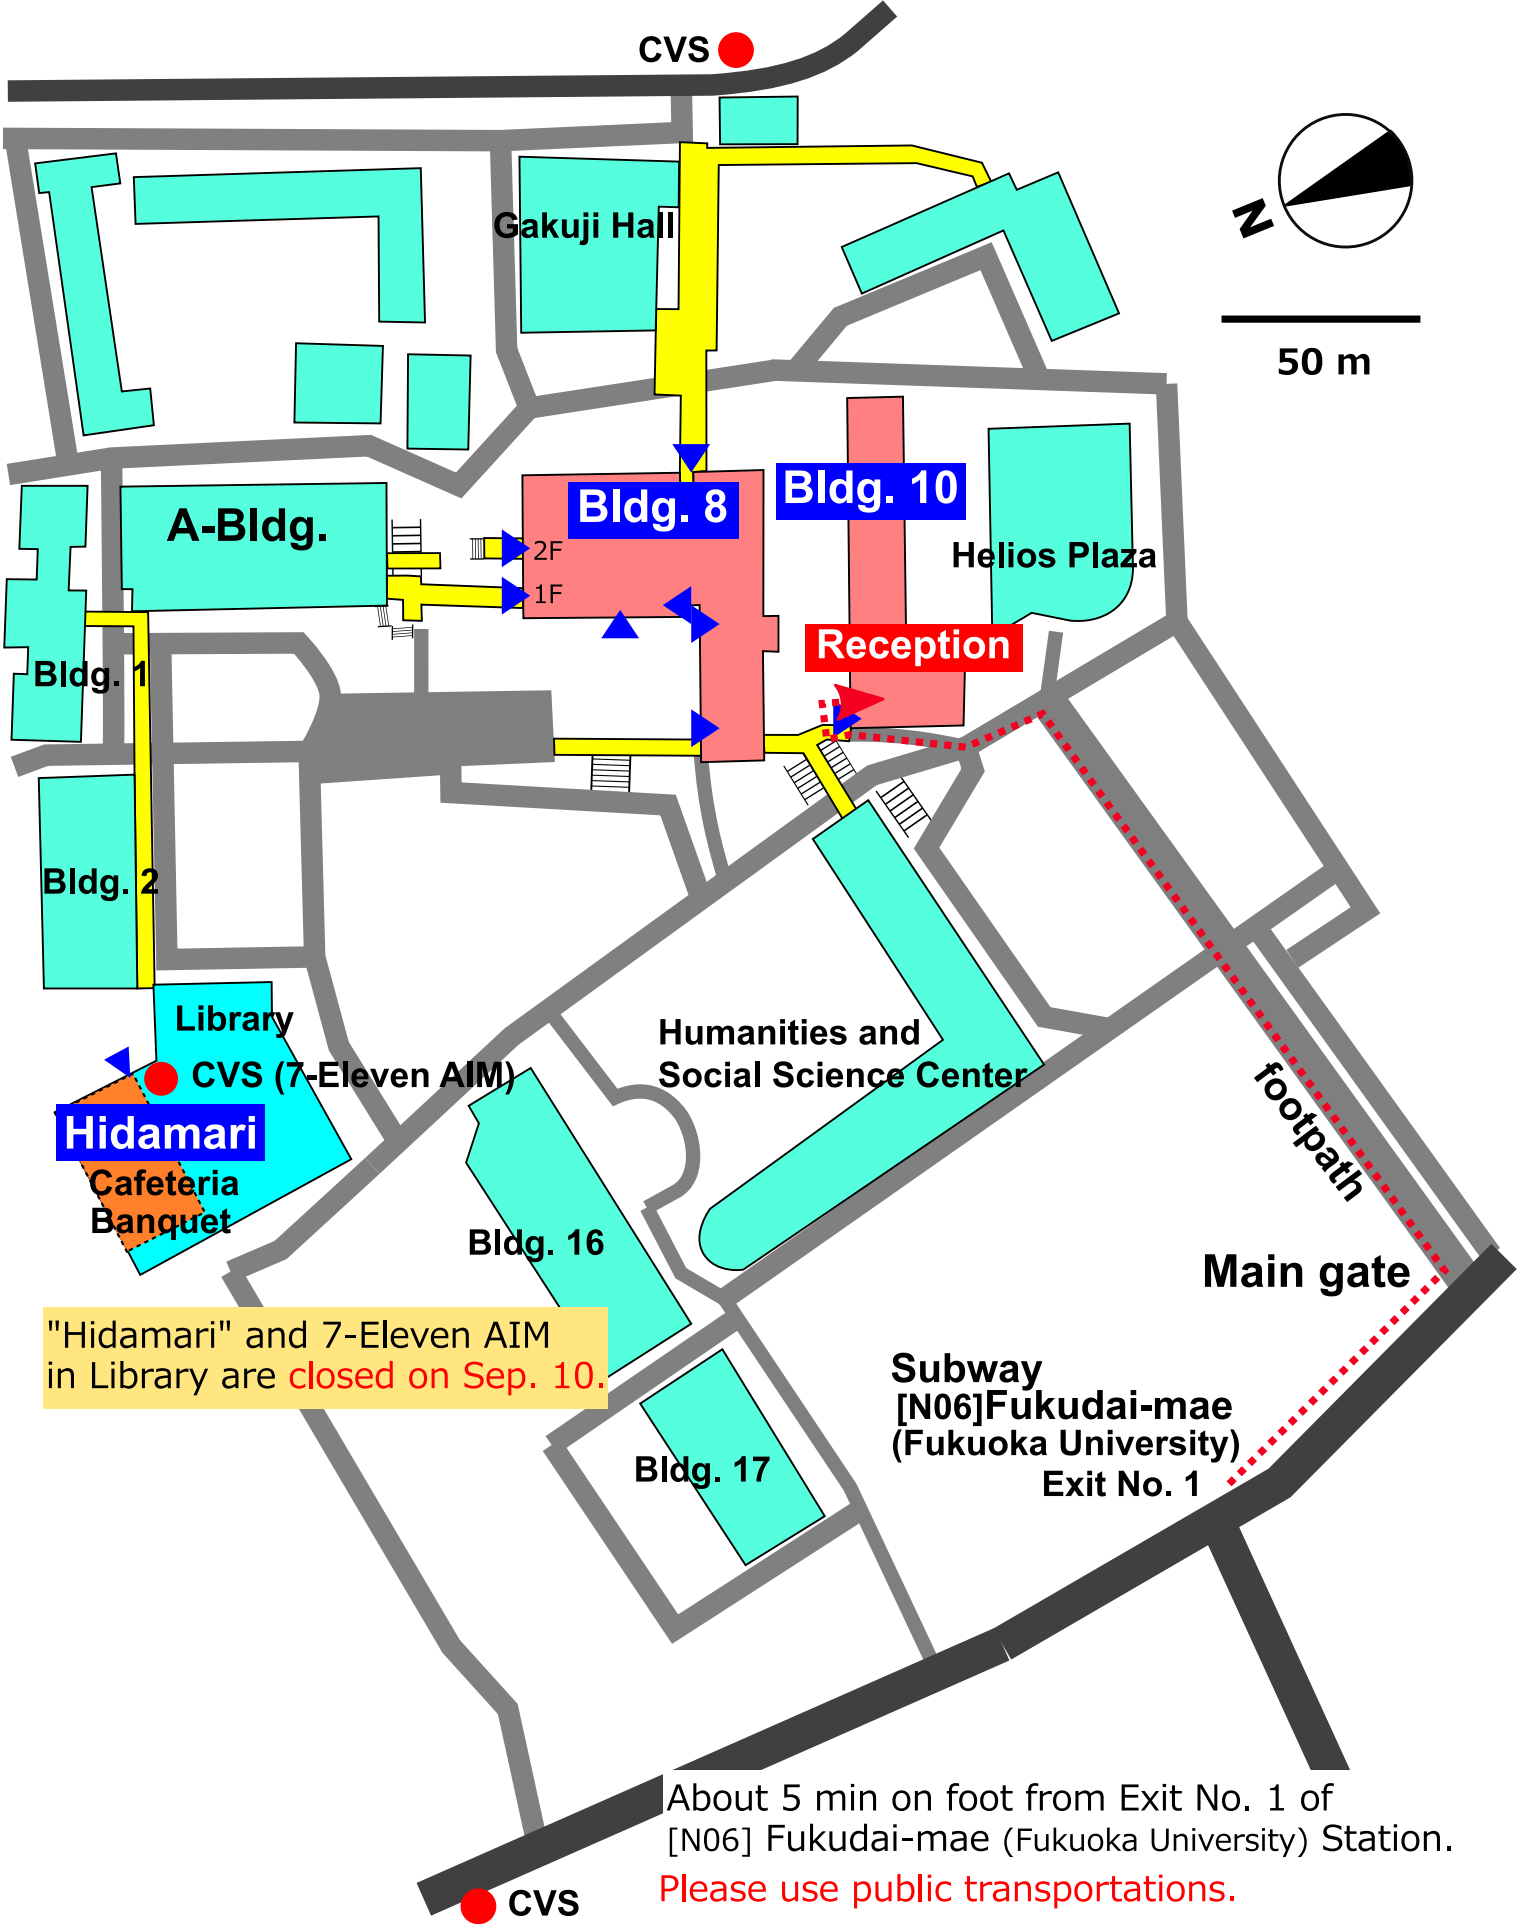

2023.9.11(10)-13 SCEJ 54th Autumn Meeting Fukuoka Univ., Nanakuma Campus

"Hidamari" and 7-Eleven AIM in Library are **closed on Sep. 10.**

About 5 min on foot from Exit No. 1 of [N06] Fukudai-mae (Fukuoka University) Station.
Please use public transportations.

● CVS