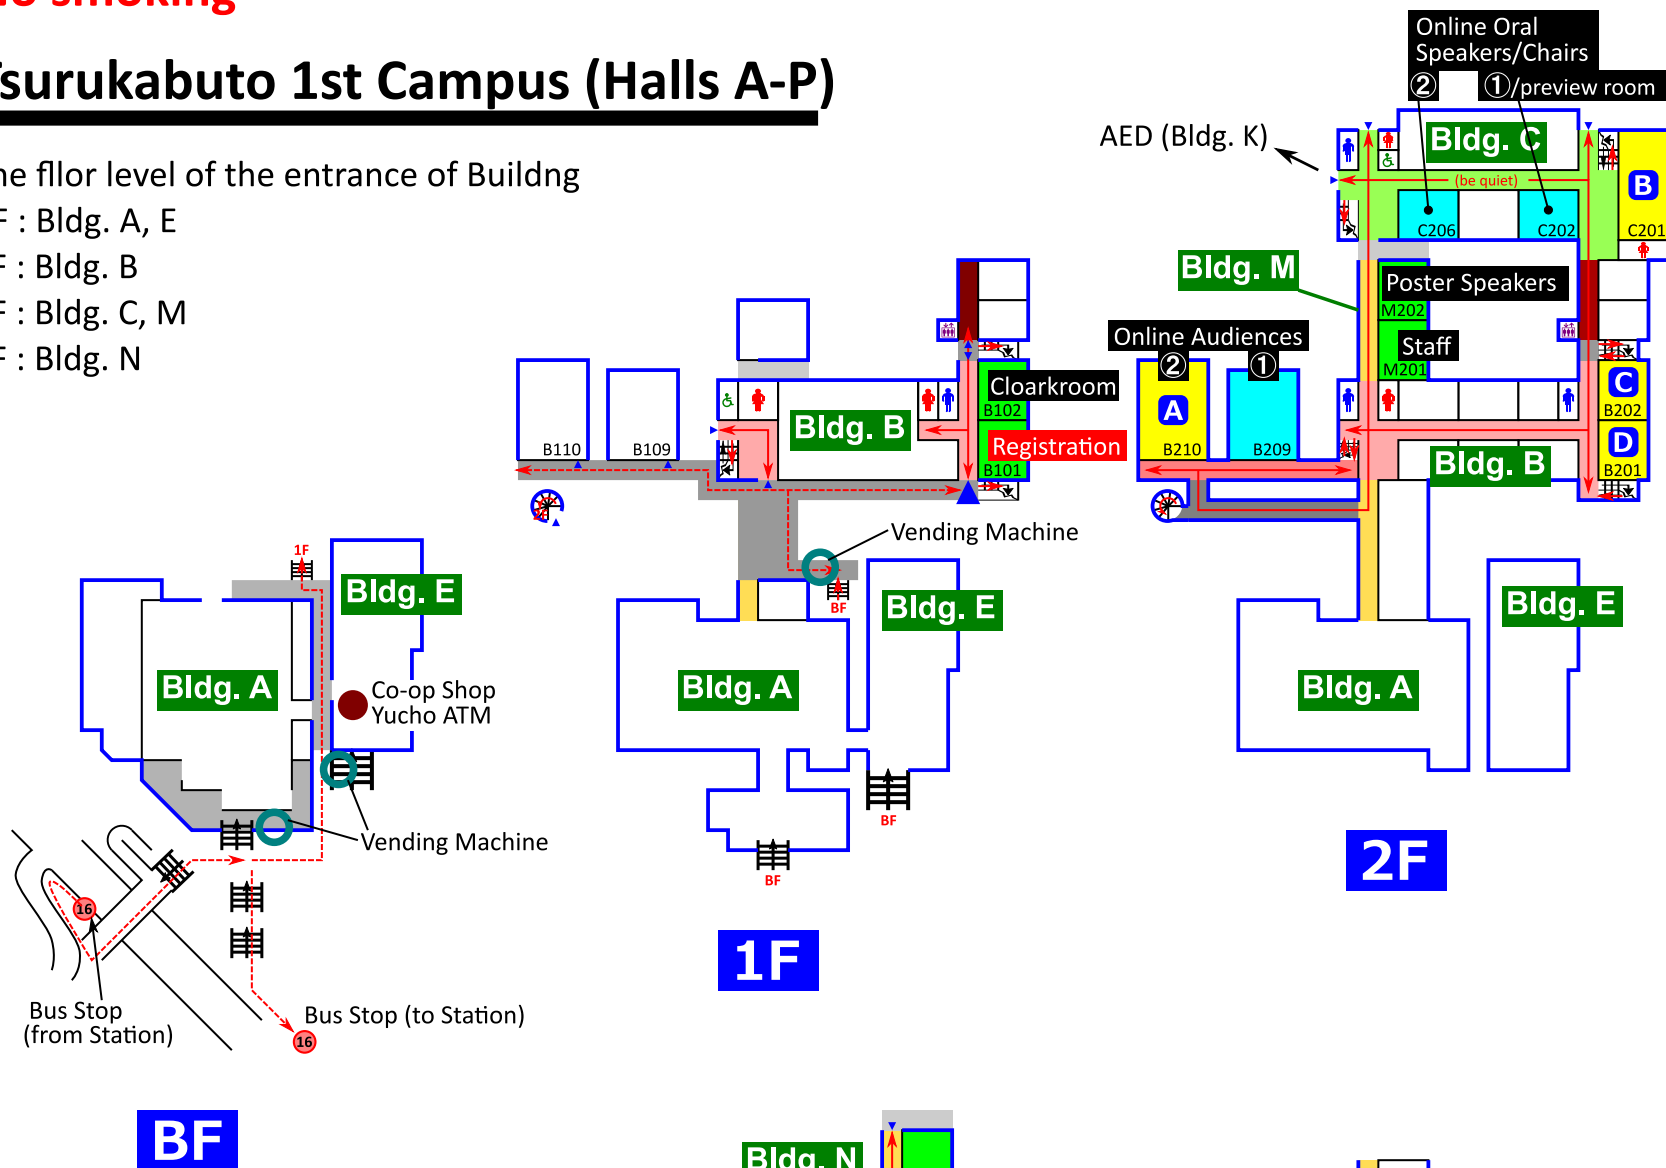

## Tsurukabuto 1st Campus (Halls A-P)

The floor level of the entrance of Building

BF : Bldg. A, E

1F : Bldg. B

2F : Bldg. C, M

3F : Bldg. N

## Hall Z: Rokkodai 2nd Campus Kobe Univ. Centennial Hall Rokko Hall

The Cafeteria in Tsurukabuto 1st Campus is closed.