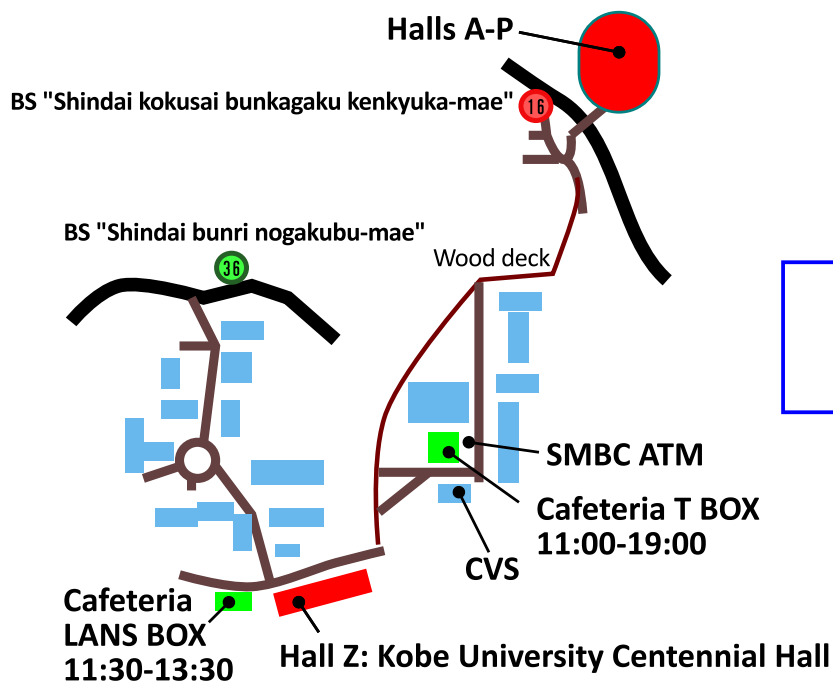

## Tsurukabuto 1st Campus (Halls A-P)

The floor level of the entrance of Building

BF : Bldg. A, E

1F : Bldg. B

2F : Bldg. C, M

3F : Bldg. N

## Hall Z: Rokkodai 2nd Campus Kobe Univ. Centennial Hall Rokko Hall

The Cafeteria in Tsurukabuto 1st Campus is closed.