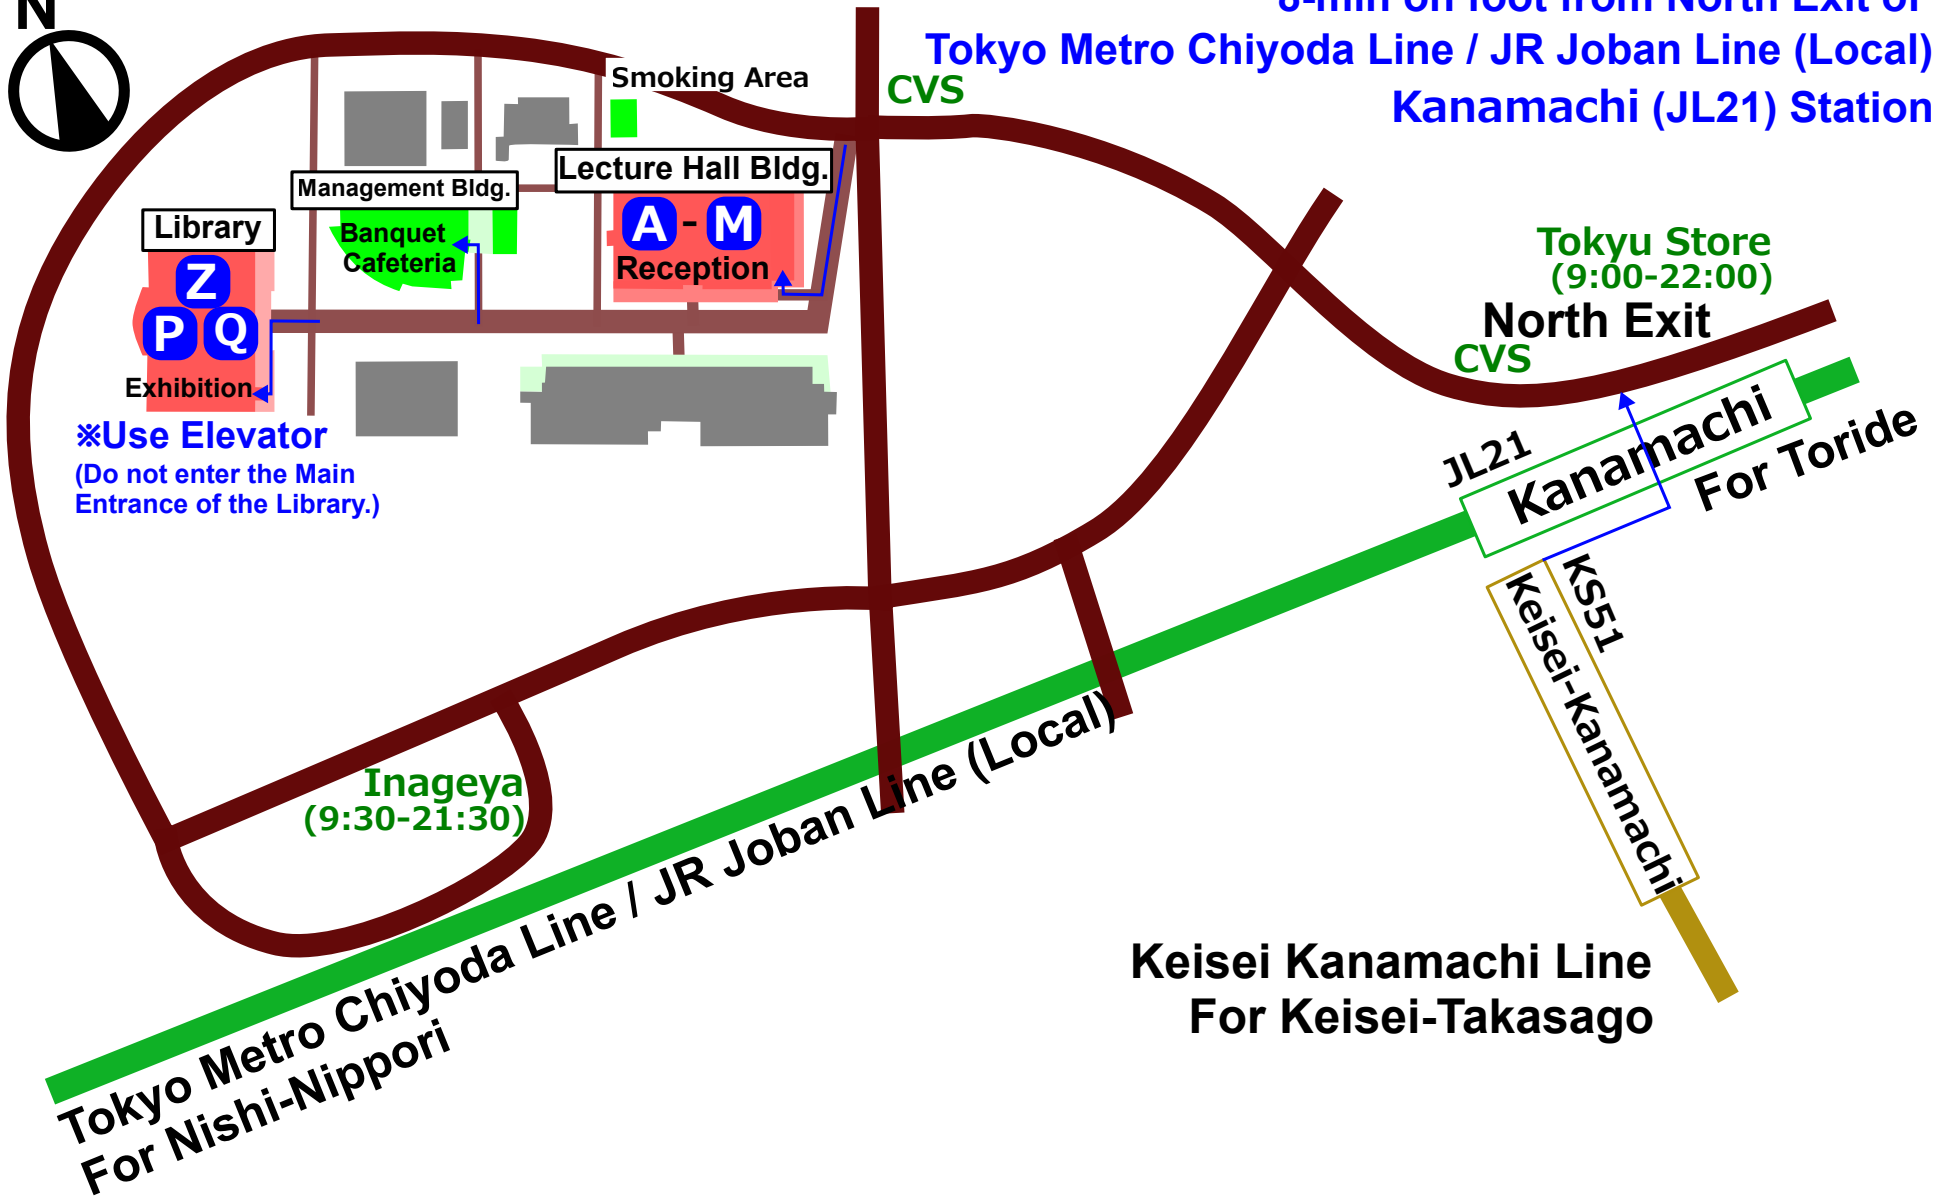

# SCEJ 90th Annual Meeting Campus/Access Map

8-min on foot from North Exit of  
Tokyo Metro Chiyoda Line / JR Joban Line (Local)  
Kanamachi (JL21) Station

※Use Elevator  
(Do not enter the Main  
Entrance of the Library.)

Tokyo Metro Chiyoda Line / JR Joban Line (Local)  
For Nishi-Nippori

Keisei Kanamachi Line  
For Keisei-Takasago

JL21  
Kanamachi  
For Toride  
KS51  
Keisei-Kanamachi

Tokyu Store  
(9:00-22:00)  
North Exit  
CVS

CVS

Inageya  
(9:30-21:30)

Library  
Z  
P Q  
Exhibition

Management Bldg.

Banquet  
Cafeteria

Lecture Hall Bldg.

A - M  
Reception

Smoking Area